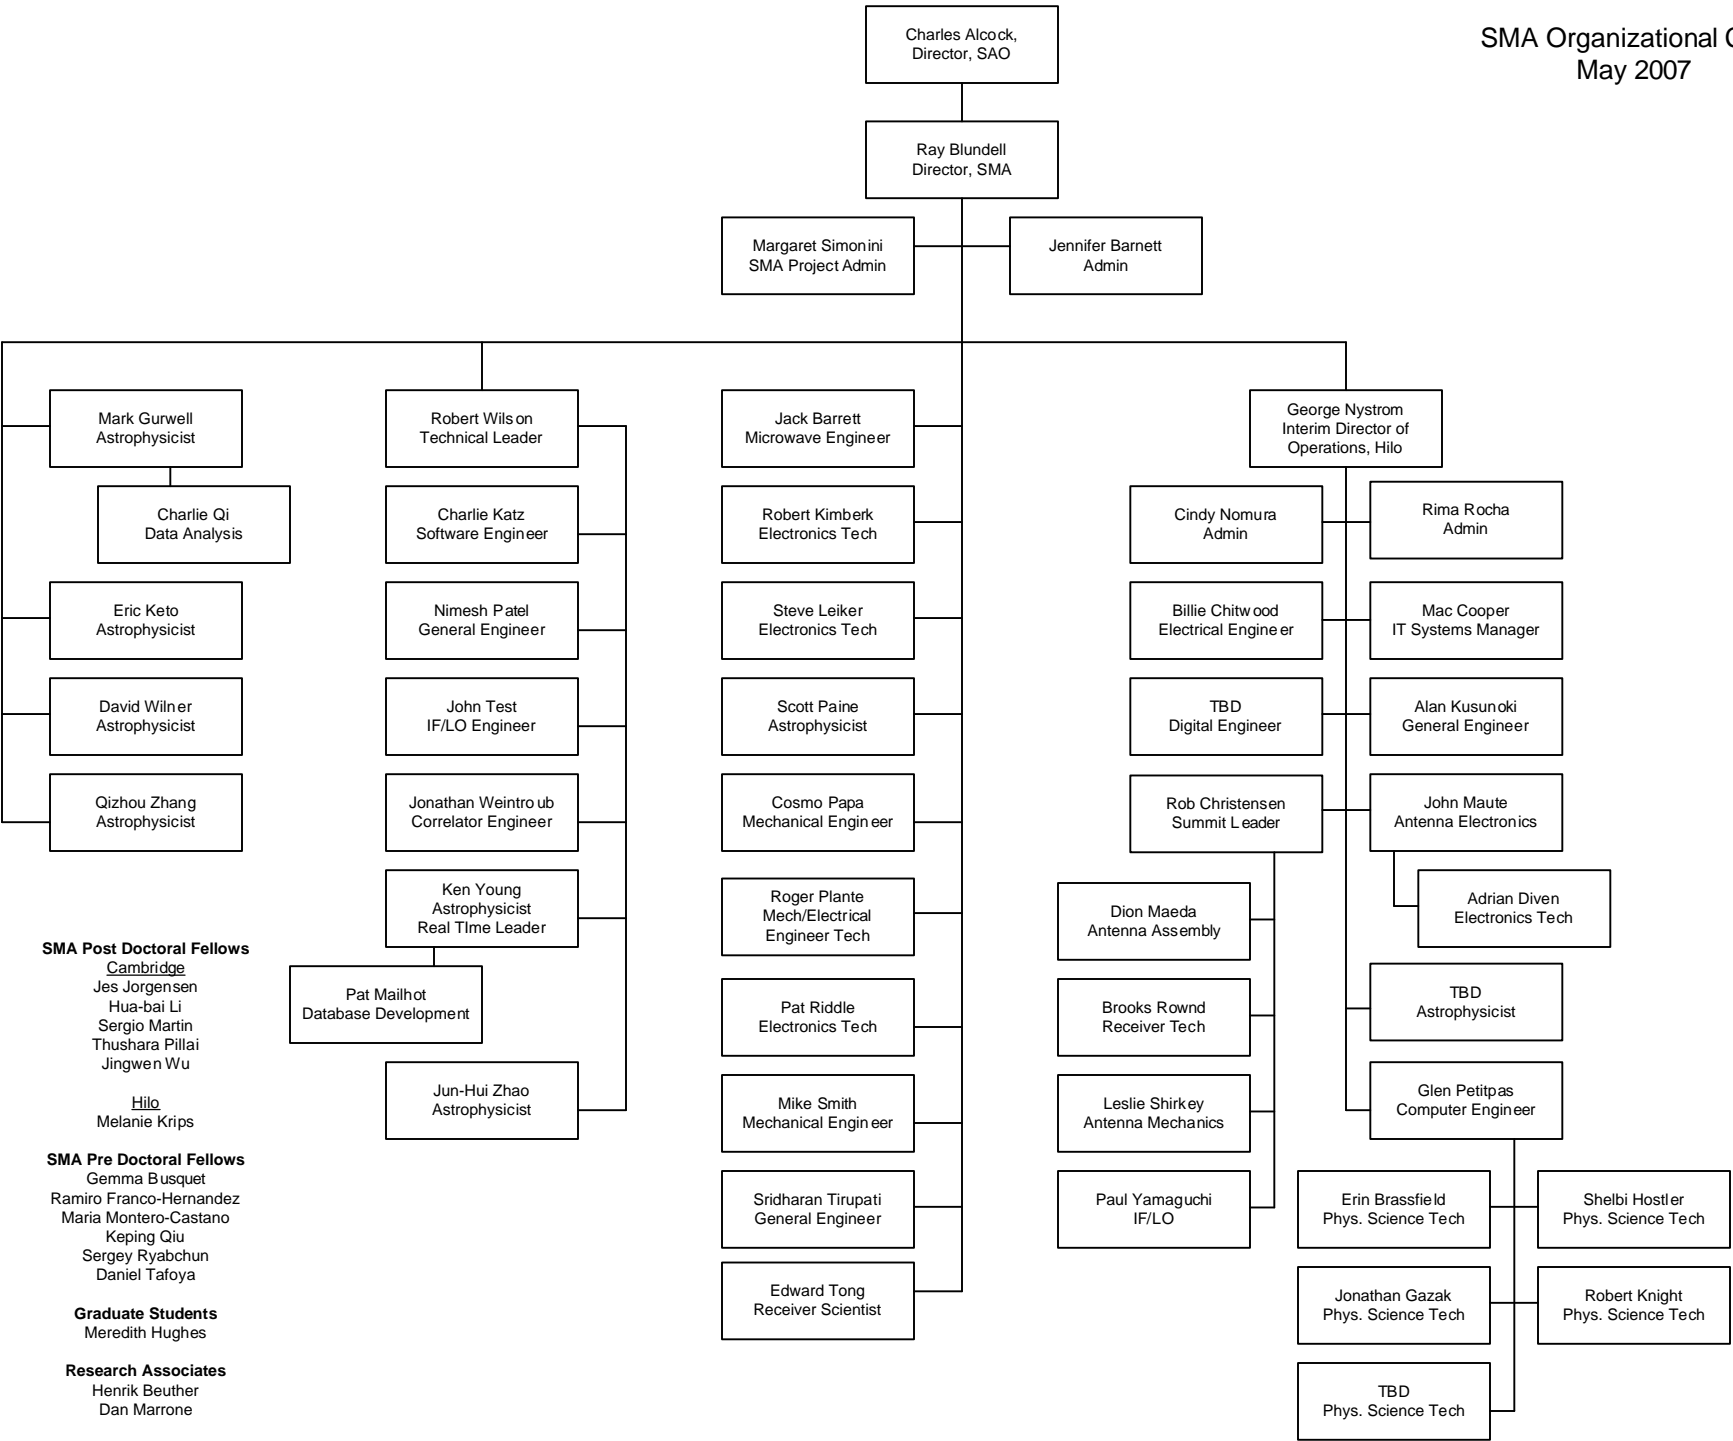

SMA Organizational Chart
May 2007

SMA Post Doctoral Fellows

Cambridge

Jes Jorgensen
Hua-bai Li
Sergio Martin
Thushara Pillai
Jingwen Wu

Hilo

Melanie Krips

SMA Pre Doctoral Fellows

Gemma Busquet
Ramiro Franco-Hernandez
Maria Montero-Castano
Keping Qiu
Sergey Ryabchun
Daniel Tafoya

Graduate Students

Meredith Hughes

Research Associates

Henrik Beuther
Dan Marrone